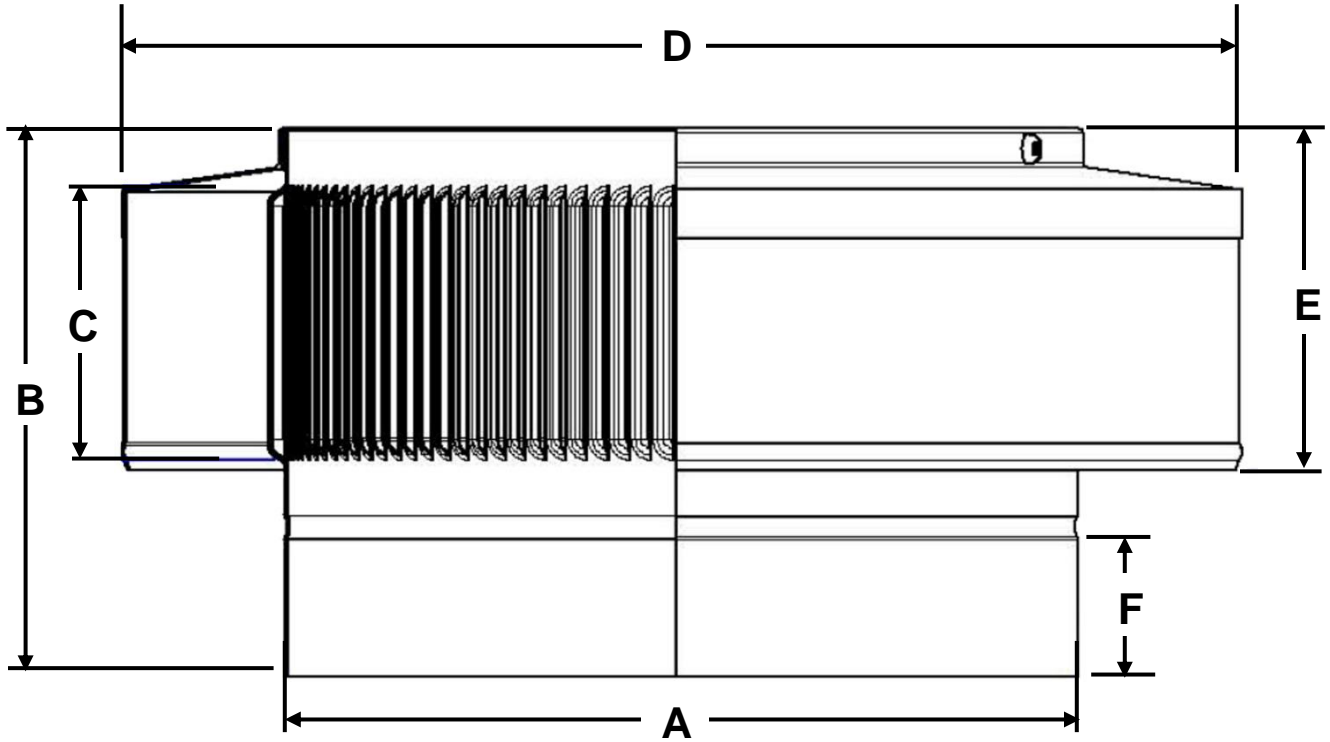

VentCap

Data Sheet

Gallery Image of the Vent Pipe Caps, VentCap.