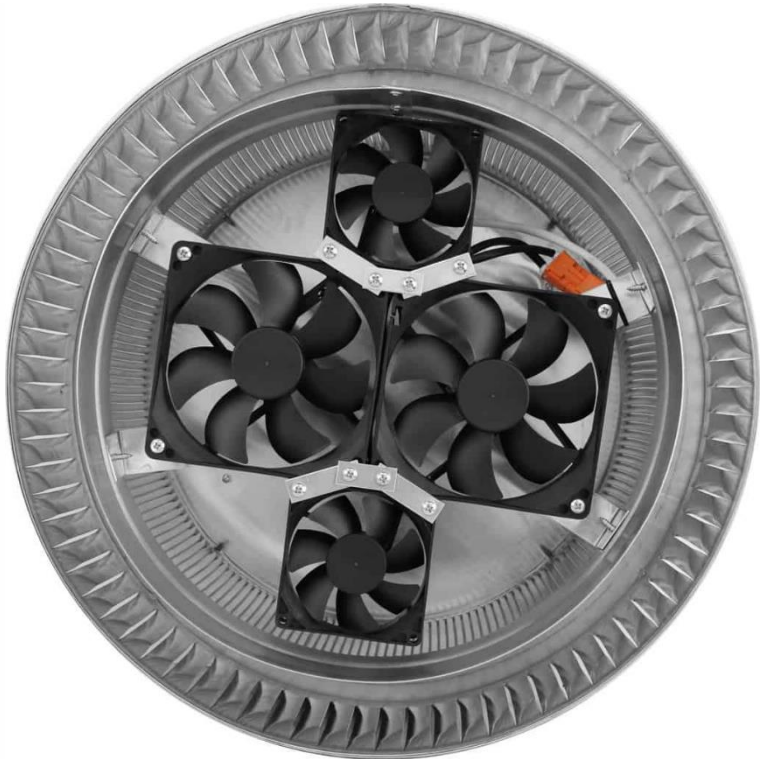

VentDepot.com

Ecological HVAC Supply & Engineering
1-888-514-1516, (626) 771-0048, F: (626) 771-0047
sales@ventdepot.com www.VentDepot.com

SunnyRetroFit

Data Sheet