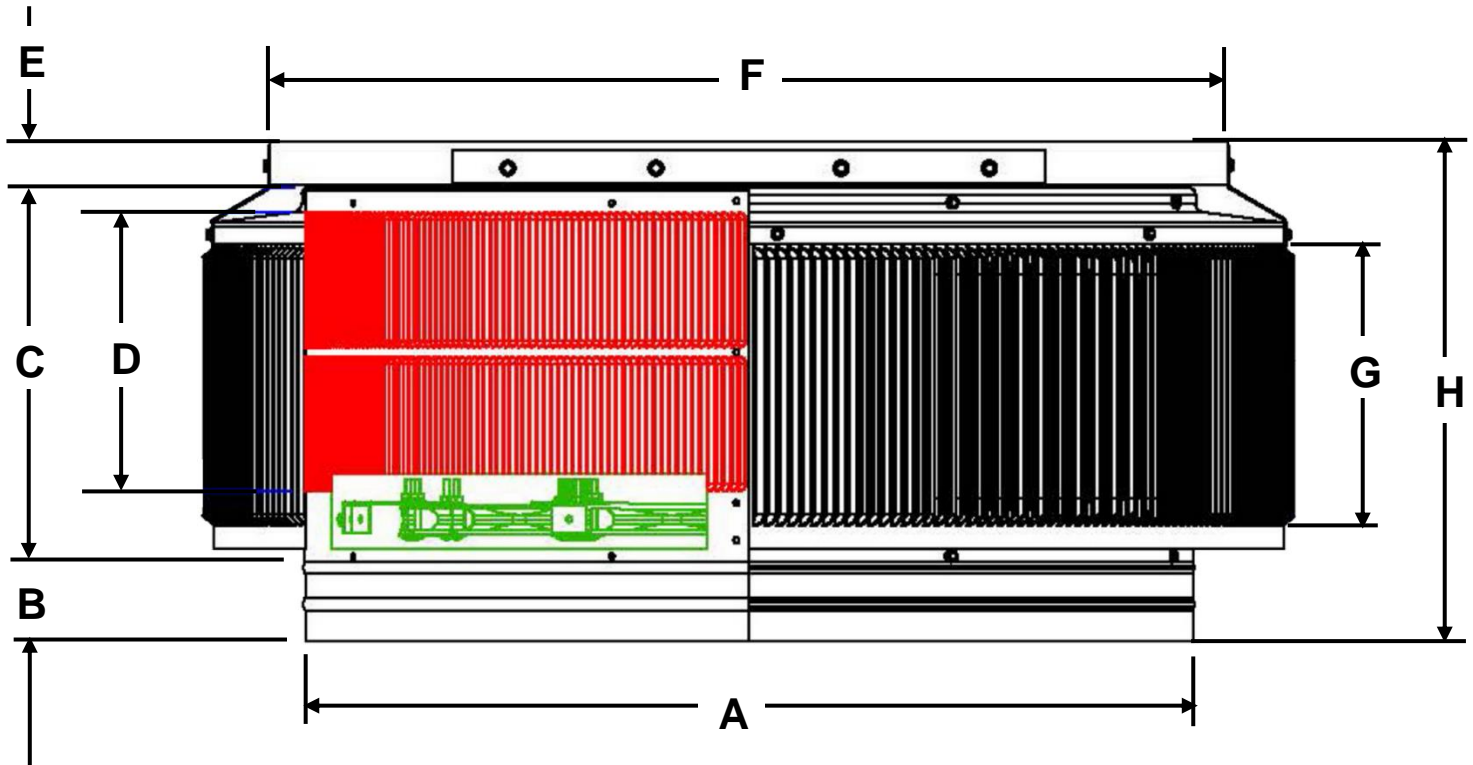

Dimensions (In.) of Solar Fan, SunnyRetroFit.

Series	A	B	C	D	E	F	G	H
USRTF-001-005	4"	---	7"	4"	3/4"	7 1/2"	4 1/8"	7 3/4"
USRTF-006-010	6"	---	7"	4"	3/4"	7 1/2"	4 1/8"	7 3/4"
USRTF-011-015	8"	---	7 1/8"	4"	3/4"	8 3/4"	4 1/4"	7 3/4"
USRTF-016-020	10"	---	7 1/8"	4"	1 1/4"	12"	4 1/4"	8 1/4"
USRTF-021-025	12"	---	7 1/8"	4"	1 1/4"	12"	4"	8 1/2"
USRTF-026-030	14"	---	7 1/8"	4"	1 1/4"	14"	4 1/8"	8 1/4"
USRTF-031-035	16"	2 1/8"	8 1/8"	5 3/4"	1 1/4"	14"	5 1/2"	11 1/2"

SunnyRetroFit

Data Sheet

		Dimensions (In.) of Solar Fan, SunnyRetroFit.							
Series		A	B	C	D	E	F	G	H
USRTF-036-040	ASF-18-RF	18"	2 1/8"	8 1/8"	5 3/4"	1 1/4"	21 1/4"	5 1/2"	11 1/2"
USRTF-041-045	ASF-20-RF	20"	2 1/8"	9"	6 7/8"	1 7/16"	26 3/8"	5 1/2"	12 3/4"
USRTF-046-050	ASF-24-RF	24"	2 1/8"	10 1/8"	7 1/2"	1 1/4"	25 7/8"	7 1/2"	13 1/2"