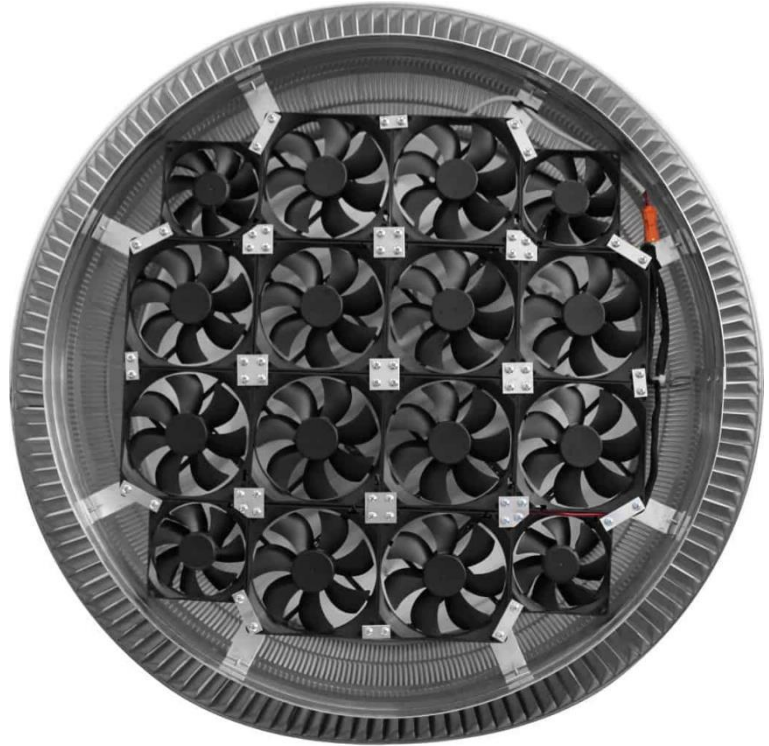

SunnyRetroFit

Data Sheet

ID	Author	Description Error	Description Update	Supervisor Name
V1	Marcela Roldán	Technical Sheet Nueva	Technical Sheet Nueva	J.L.