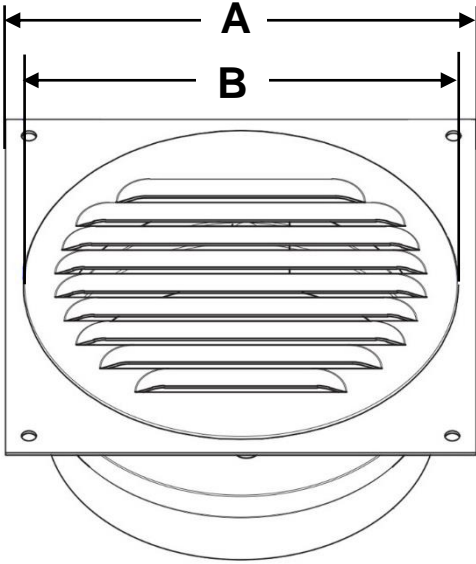

Specific Characteristics of the Bathroom Soffit Vent, SoftVent.

Series		A	B	C	D
USBSV-001	BSV-3-WT	4"	3.5"	3.3"	2.2"
USBSV-002	BSV-4-WT	5"	4.6"	4.3"	2.2"

Gallery Images of the Bathroom Soffit Vent, SoftVent.