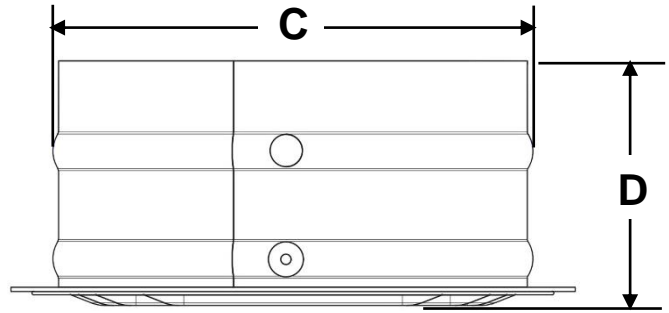

Specific Characteristics of the Bathroom Soffit Vent, SoftVent.

Series		A	B	C	D
USBSV-001	BSV-3-WT	4"	3.5"	3.3"	2.2"
USBSV-002	BSV-4-WT	5"	4.6"	4.3"	2.2"

Gallery Images of the Bathroom Soffit Vent, SoftVent.