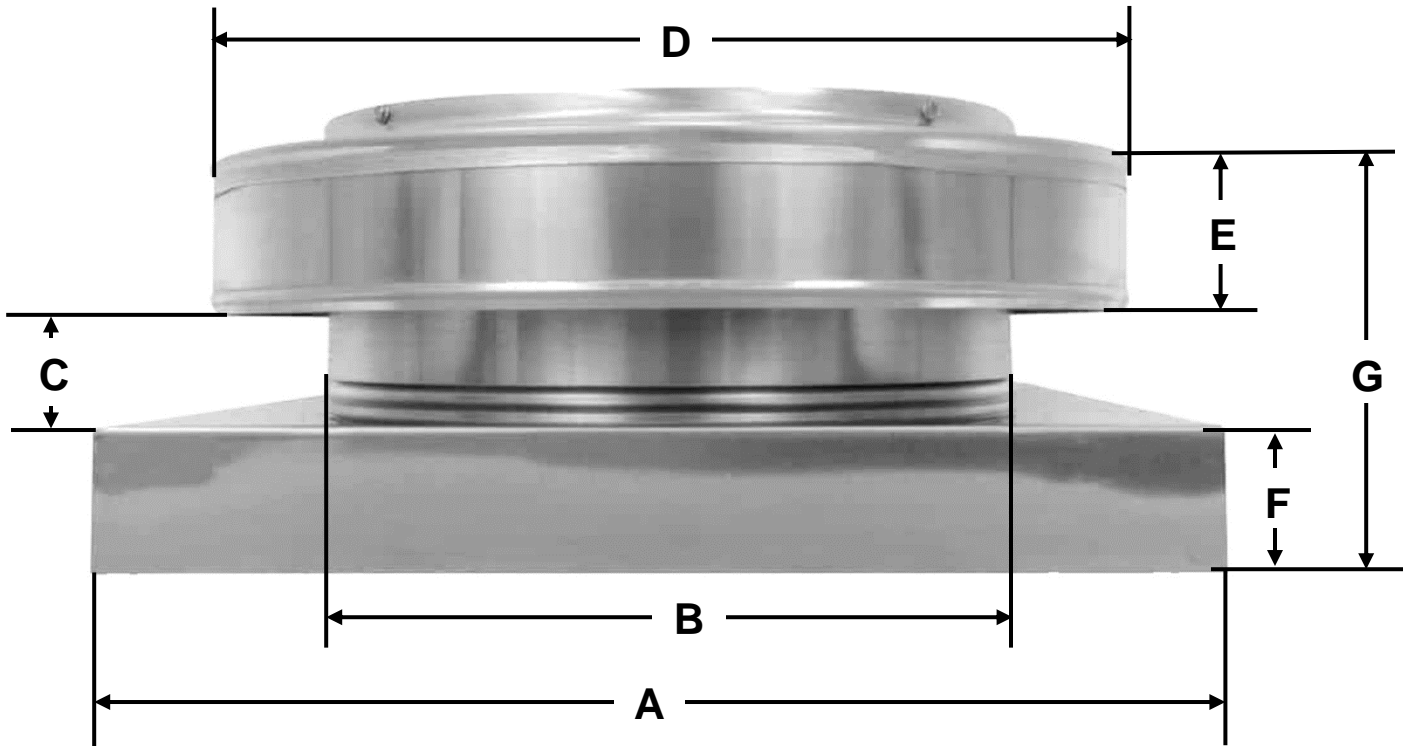

RounBackFlange

Data Sheet

Dimensions (In.) of Round Back Static Vent with Curb Mount Flange, RounBackFlange.

Series		A	B	C	D	E	F	G
USRCM-001	RBV-3-C2-CMF	6.5"	3"	2"	5.5"	2"	1.25"	5.25"
USRCM-002	RBV-3-C4-CMF	6.5"	3"	4"	5.5"	2"	1.25"	7.25"
USRCM-003	RBV-4-C2-CMF	7.5"	4"	2"	7.25"	2"	1.25"	5.25"
USRCM-004	RBV-4-C4-CMF	7.5"	4"	4"	7.25"	2"	1.25"	7.25"
USRCM-005	RBV-5-C2-CMF	8.5"	5"	2"	8.25"	2"	1.25"	5.25"
USRCM-006	RBV-5-C4-CMF	8.5"	5"	4"	8.25"	2.1"	1.25"	7.3"
USRCM-007	RBV-6-C2-CMF	9.5"	6"	2"	9.25"	3.2"	1.25"	6.3"
USRCM-008	RBV-6-C4-CMF	9.5"	6"	4"	9.25"	3.2"	1.25"	8.3"
USRCM-009	RBV-7-C2-CMF	10.5"	7"	2"	10.25"	3.2"	1.25"	6.3"
USRCM-010	RBV-7-C4-CMF	10.5"	7"	4"	10.25"	3.2"	1.25"	8.3"
USRCM-011	RBV-8-C2-CMF	11.5"	8"	2"	11.25"	3"	1.25"	6.25"
USRCM-012	RBV-8-C4-CMF	11.5"	8"	4"	11.25"	3"	1.25"	8.25"
USRCM-013	RBV-9-C2-CMF	12.5"	9"	2"	12.25"	3"	1.25"	6.25"
USRCM-014	RBV-9-C4-CMF	12.5"	9"	4"	12.25"	3"	1.25"	8.3"
USRCM-015	RBV-10-C2-CMF	13.5"	10"	2"	14.25"	3"	1.25"	6.25"
USRCM-016	RBV-10-C4-CMF	13.5"	10"	4"	14.25"	3"	1.25"	8.25"
USRCM-017	RBV-12-C2-CMF	16"	12"	2"	16.25"	3"	2"	7"
USRCM-018	RBV-12-C4-CMF	16"	12"	4"	16.25"	3"	2"	9"