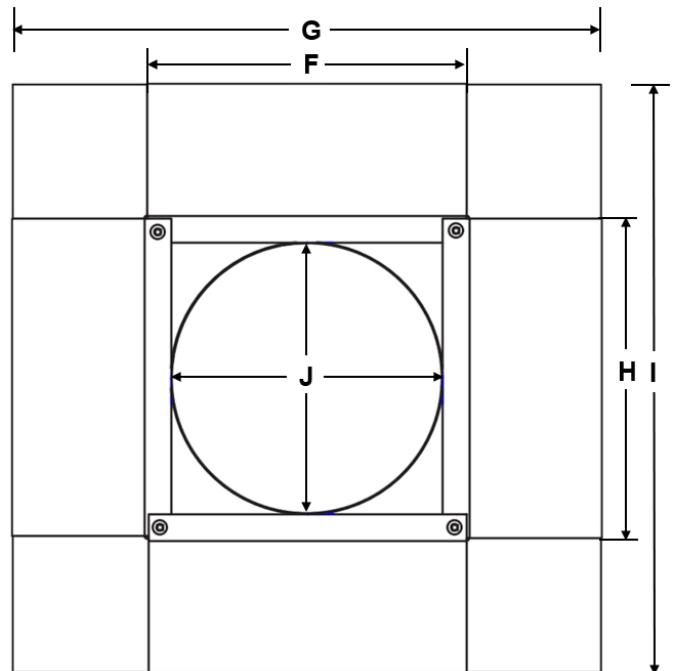

**Active
Ventilation
Products**

RoofCurbs6

Data Sheet

Specific Characteristics of the RoofCurbs6.

Item #	Manufacturing #	Height	Size	Outer Width	Inside Opening	Weight and Dimensions with Packaging	
						Lbs.	W,H,D In
USRCS-001	RC-3-H6	6"	For a 3"Ø Vent or Fan	6"	5"	0.75	13,13,8
USRCS-002	RC-4-H6	6"	For a 4"Ø Vent or Fan	7"	6"	1	14,14,8
USRCS-003	RC-5-H6	6"	For a 5"Ø Vent or Fan	8"	7"	1	15,15,8
USRCS-004	RC-6-H6	6"	For a 6"Ø Vent or Fan	9"	8"	1.5	16,16,8
USRCS-005	RC-7-H6	6"	For a 7"Ø Vent or Fan	10"	9"	1.5	17,17,8
USRCS-006	RC-8-H6	6"	For a 8"Ø Vent or Fan	11"	10"	2	18,18,8
USRCS-007	RC-9-H6	6"	For a 9"Ø Vent or Fan	12"	11"	2	19,19,8
USRCS-008	RC-10-H6	6"	For a 10"Ø Vent or Fan	13"	12"	2.5	20,20,8
USRCS-009	RC-12-H6	6"	For a 12"Ø Vent or Fan	15"	13"	2.5	22,22,8
USRCS-010	RC-14-H6	6"	For a 14"Ø Vent or Fan	17"	15"	3	24,24,8
USRCS-011	RC-16-H6	6"	For a 16"Ø Vent or Fan	19"	17"	3	26,26,8
USRCS-012	RC-18-H6	6"	For a 18"Ø Vent or Fan	21"	19"	3.5	28,28,8
USRCS-013	RC-20-H6	6"	For a 20"Ø Vent or Fan	23"	21"	3.5	30,30,8
USRCS-014	RC-24-H6	6"	For a 24"Ø Vent or Fan	27"	25"	4	34,34,8

Dimensions (In.) of the RoofCurbs6.

Series		A	B	C	D	E	F	G	H	I	J
USRCS-001	RC-3-H6	11"	11"	6"	6"	6"	6"	11"	6"	11"	5"
USRCS-002	RC-4-H6	12"	12"	6"	7"	7"	7"	12"	7"	12"	6"
USRCS-003	RC-5-H6	13"	13"	6"	8"	8"	8"	13"	8"	13"	7"
USRCS-004	RC-6-H6	14"	14"	6"	9"	9"	9"	14"	9"	14"	8"
USRCS-005	RC-7-H6	15"	15"	6"	10"	10"	10"	15"	10"	15"	9"
USRCS-006	RC-8-H6	16"	16"	6"	11"	11"	11"	16"	11"	16"	10"
USRCS-007	RC-9-H6	17"	17"	6"	12"	12"	12"	17"	12"	17"	11"
USRCS-008	RC-10-H6	18"	18"	6"	13"	13"	13"	18"	13"	18"	12"
USRCS-009	RC-12-H6	20"	20"	6"	15"	15"	15"	20"	15"	20"	13"
USRCS-010	RC-14-H6	22"	22"	6"	17"	17"	17"	22"	17"	22"	15"
USRCS-011	RC-16-H6	24"	24"	6"	19"	19"	19"	24"	19"	24"	17"
USRCS-012	RC-18-H6	26"	26"	6"	21"	21"	21"	26"	21"	26"	19"
USRCS-013	RC-20-H6	28"	28"	6"	23"	23"	23"	28"	23"	28"	21"
USRCS-014	RC-24-H6	32"	32"	6"	27"	27"	27"	32"	27"	32"	25"