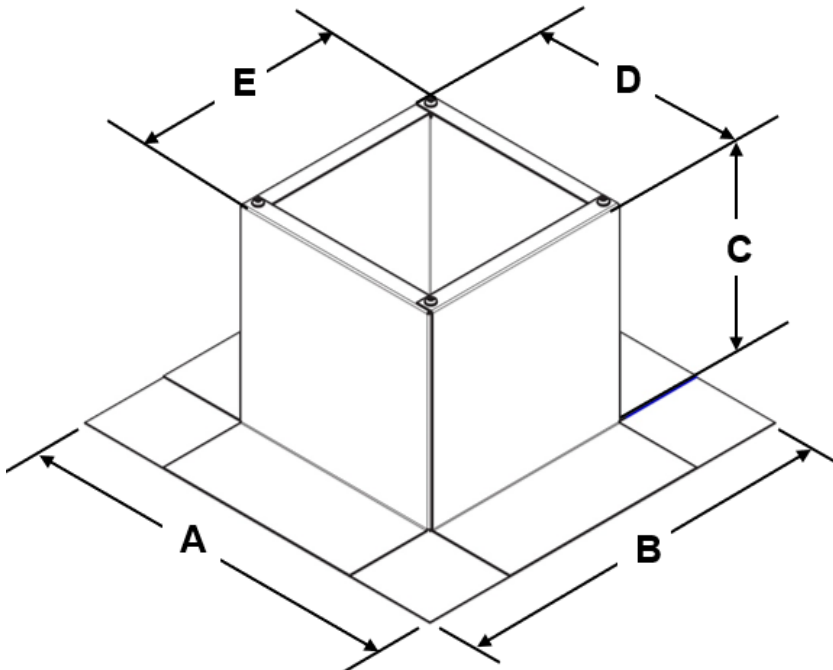

Dimensions (In.) of the RoofCurbs6.

Series		A	B	C	D	E	F	G	H	I	J
USRCS-001	RC-3-H6	11"	11"	6"	6"	6"	6"	11"	6"	11"	5"
USRCS-002	RC-4-H6	12"	12"	6"	7"	7"	7"	12"	7"	12"	6"
USRCS-003	RC-5-H6	13"	13"	6"	8"	8"	8"	13"	8"	13"	7"
USRCS-004	RC-6-H6	14"	14"	6"	9"	9"	9"	14"	9"	14"	8"
USRCS-005	RC-7-H6	15"	15"	6"	10"	10"	10"	15"	10"	15"	9"
USRCS-006	RC-8-H6	16"	16"	6"	11"	11"	11"	16"	11"	16"	10"
USRCS-007	RC-9-H6	17"	17"	6"	12"	12"	12"	17"	12"	17"	11"
USRCS-008	RC-10-H6	18"	18"	6"	13"	13"	13"	18"	13"	18"	12"
USRCS-009	RC-12-H6	20"	20"	6"	15"	15"	15"	20"	15"	20"	13"
USRCS-010	RC-14-H6	22"	22"	6"	17"	17"	17"	22"	17"	22"	15"
USRCS-011	RC-16-H6	24"	24"	6"	19"	19"	19"	24"	19"	24"	17"
USRCS-012	RC-18-H6	26"	26"	6"	21"	21"	21"	26"	21"	26"	19"
USRCS-013	RC-20-H6	28"	28"	6"	23"	23"	23"	28"	23"	28"	21"
USRCS-014	RC-24-H6	32"	32"	6"	27"	27"	27"	32"	27"	32"	25"