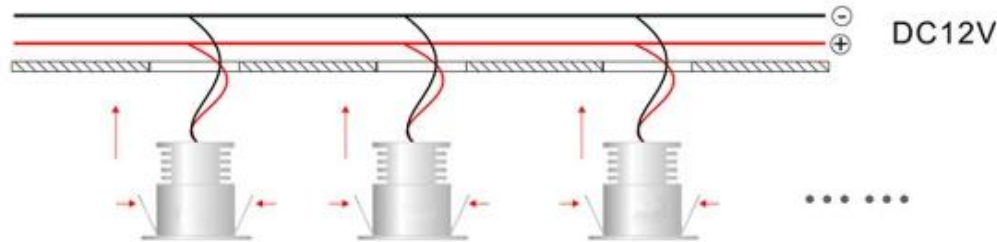

3 The lamps connected to the main cable line