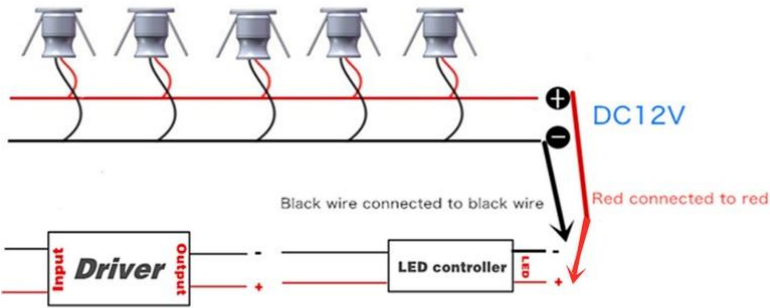

Dimensiones Especificas de los Focos LED, DiminiWhite, en mm.

Clave	ØA	B	ØC	D	E	F	G	H
MXIMW-001 a MXIMW-008	20	25	15	50	85	30	50	20

DiminiWhite

Ficha Técnica

Galería de los Focos LED, DiminiWhite.

Connection way

Parallel connection as below:

The lamps connected to the main cable line

Installation

1. Open hole
2. Recessed
3. Connect with 12V Driver

Diagrama de conexión de los Focos LED, DiminiWhite.

Reference installation diagram: **DC12V**