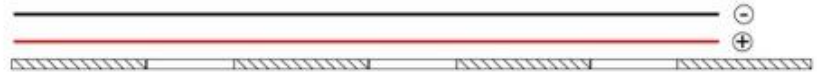

2 Wiring works